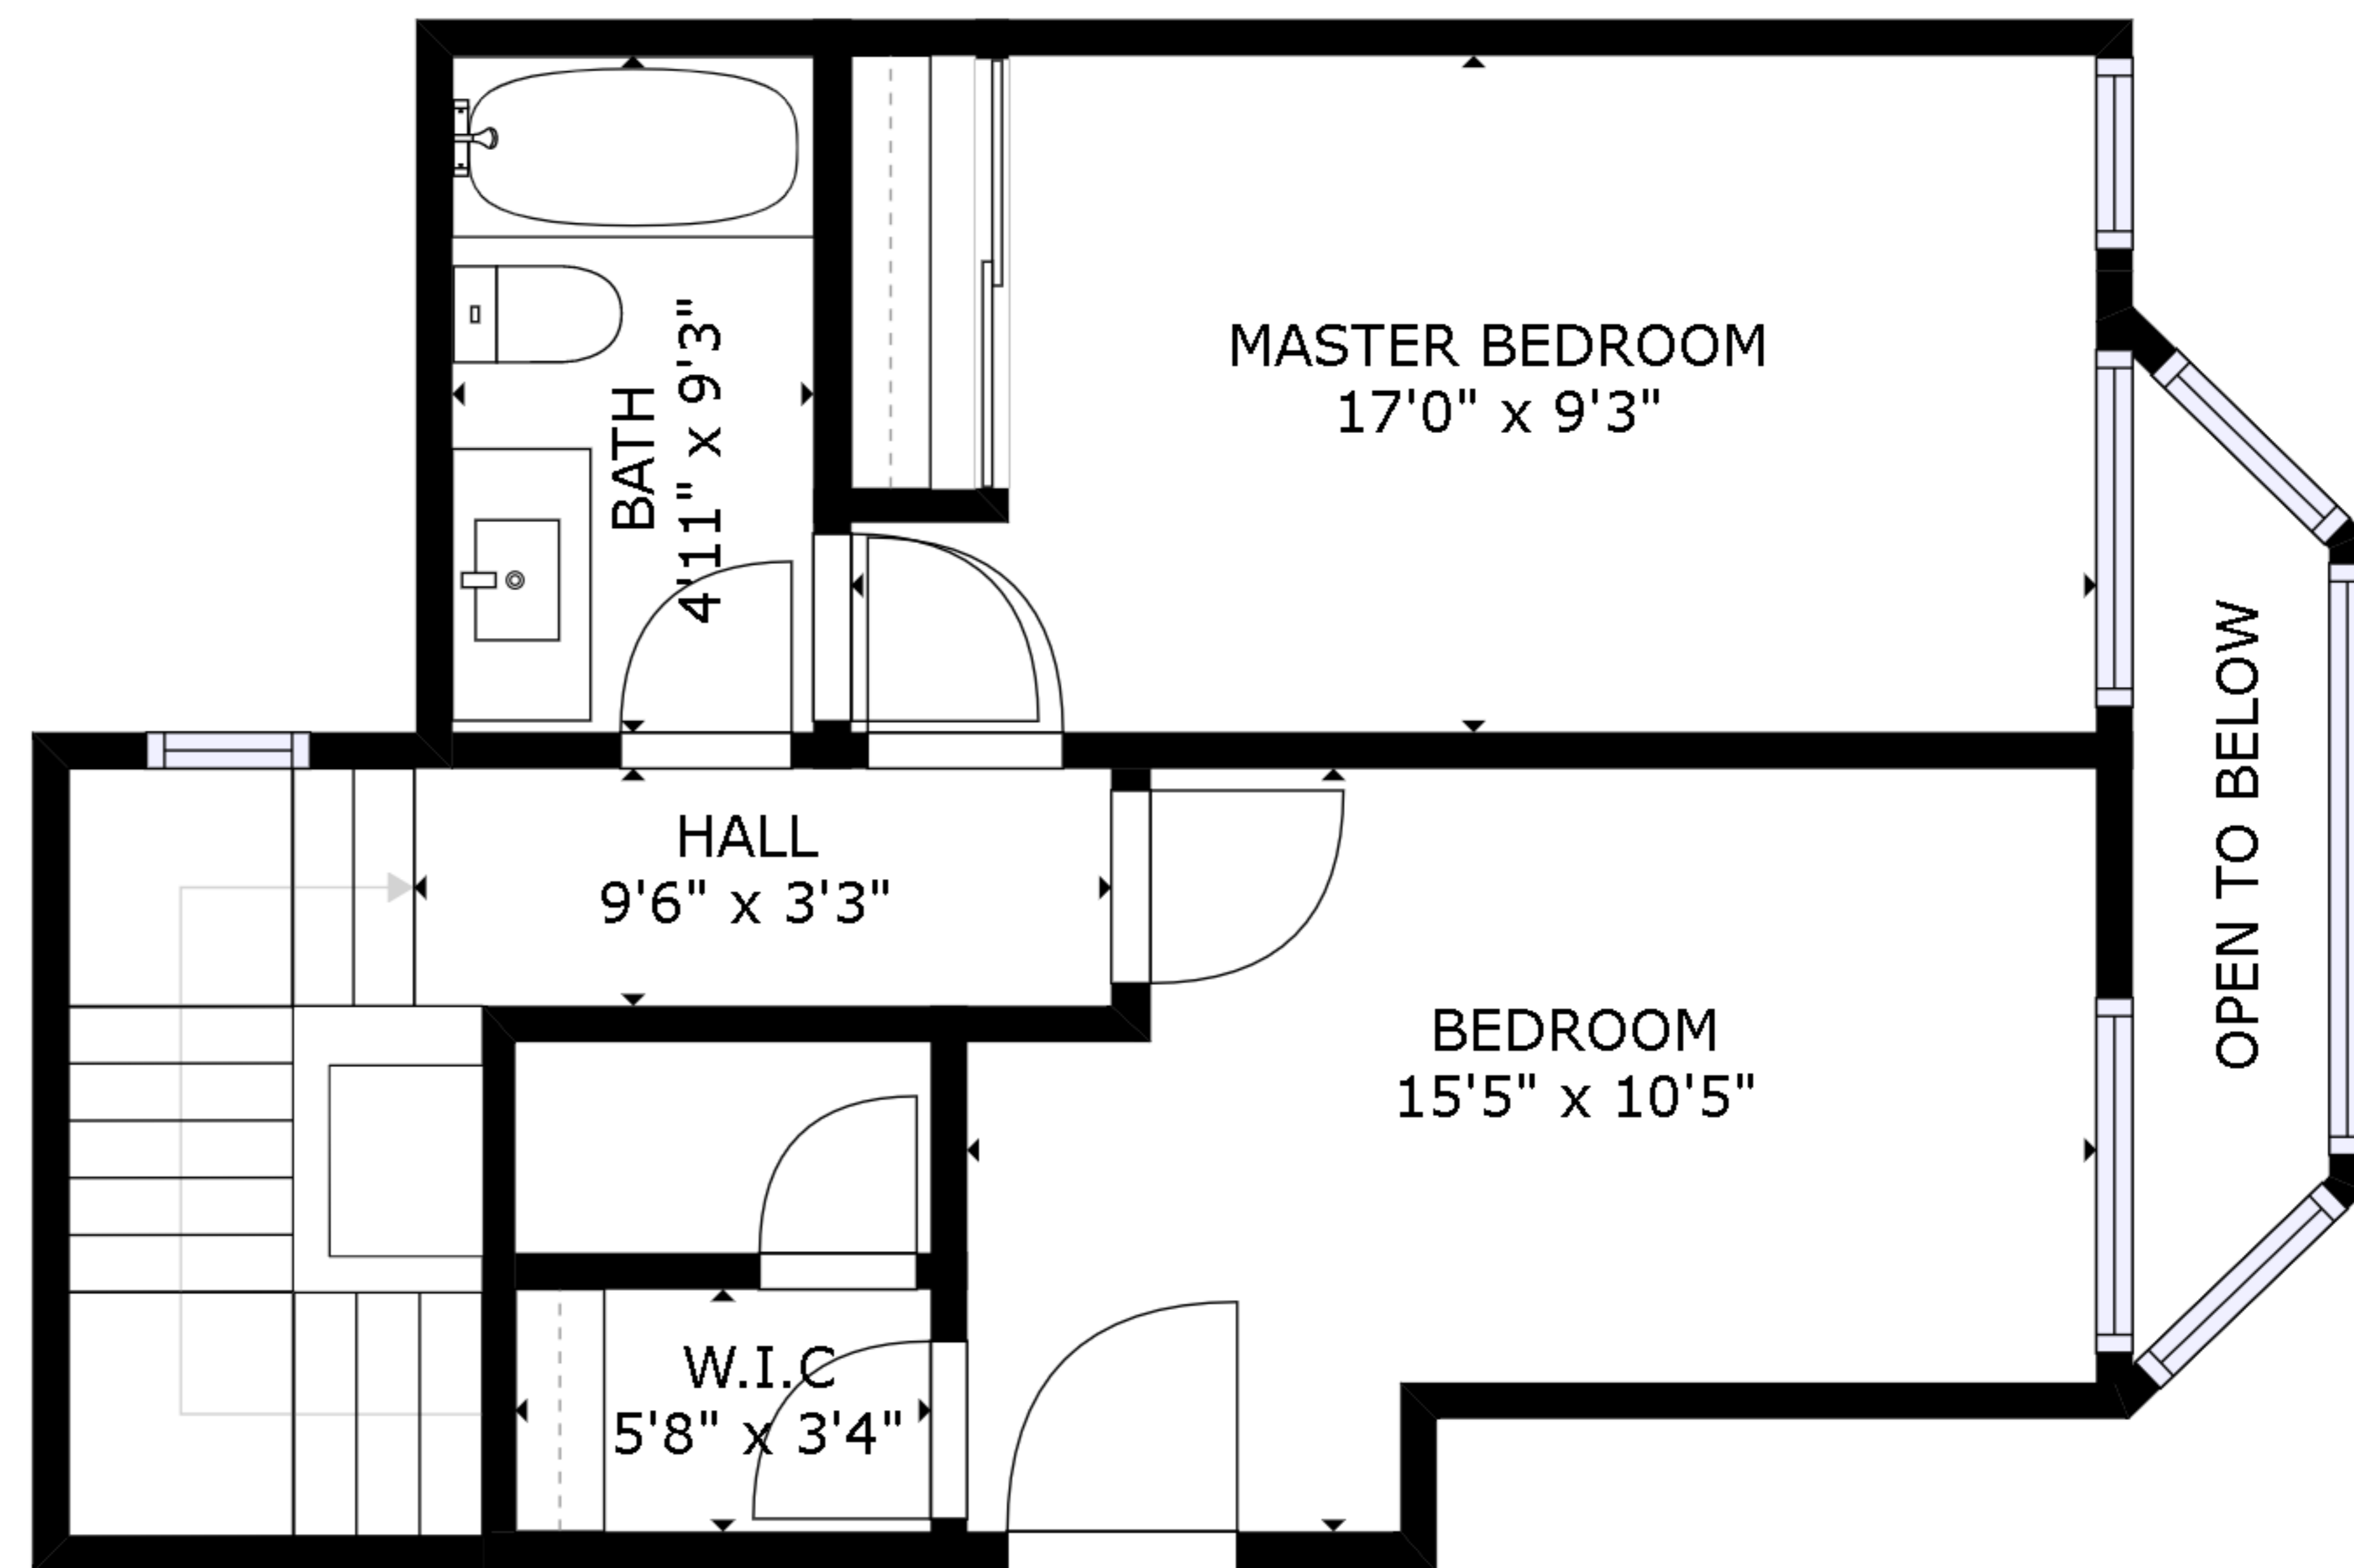

FLOOR 1

FLOOR 2

GROSS INTERNAL AREA
 FLOOR 1: 528 sq ft, FLOOR 2: 490 sq ft
 TOTAL: 1019 sq ft
 SIZES AND DIMENSIONS ARE APPROXIMATE, ACTUAL MAY VARY.